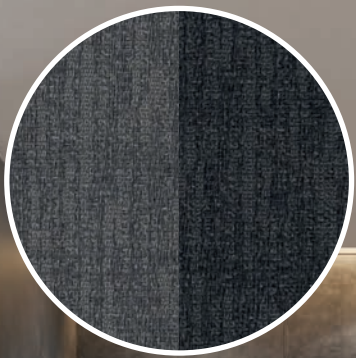

Sanctuary

Inspired by the organic textures of nature

TEXSTYLE

Marble | Fossil

Suede | Slate

Plaster | Limestone

Fossil | Ceramic

Baltic | Lava

Mineral | Truffle

Plaster

Marble

Limestone

Ceramic

Truffle

Fossil

Suede

Mineral

Slate

Baltic

Lava

Sanctuary • Inspired by the organic textures of nature

Available in 11 exceptional blackout colours and 3,000mm width, Sanctuary's unique three-dimensional pattern provides a signature textural look. Suitably designed for roller, roman and panel blinds, Sanctuary will transform and bring your interior space to life.